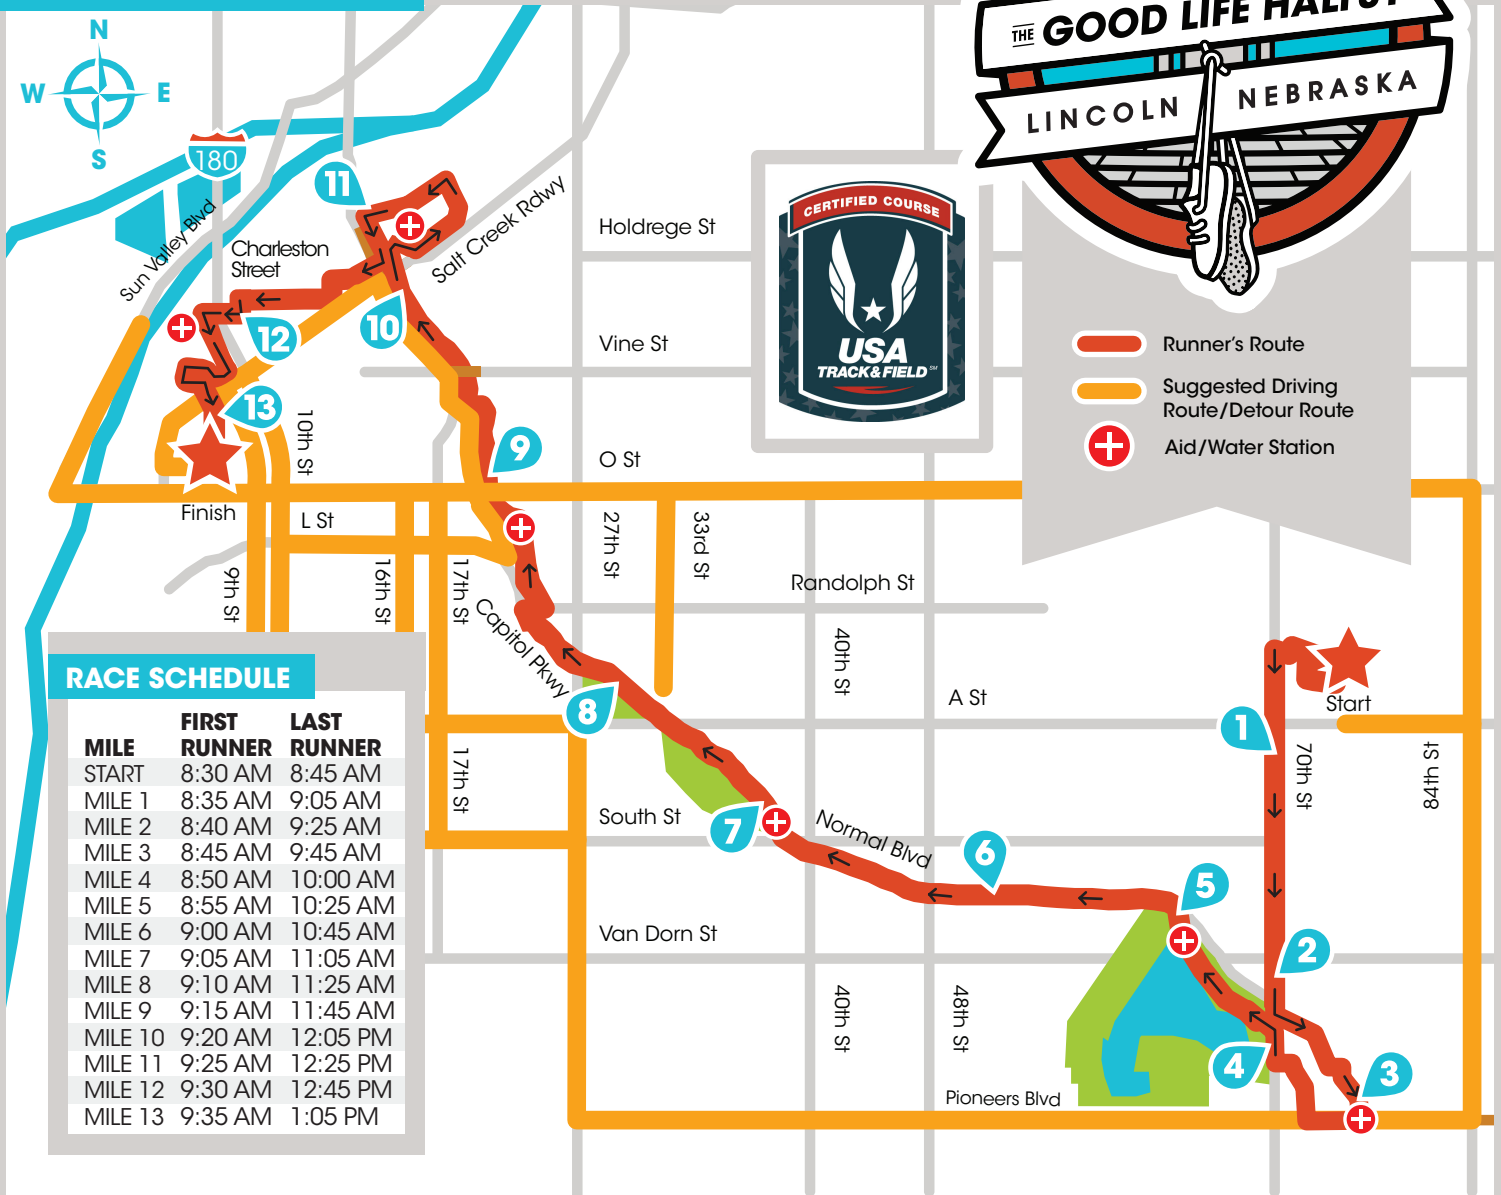

ROUTE MAP

LINCOLN, NEBRASKA

RACE SCHEDULE

MILE	FIRST RUNNER	LAST RUNNER
START	8:30 AM	8:45 AM
MILE 1	8:35 AM	9:05 AM
MILE 2	8:40 AM	9:25 AM
MILE 3	8:45 AM	9:45 AM
MILE 4	8:50 AM	10:00 AM
MILE 5	8:55 AM	10:25 AM
MILE 6	9:00 AM	10:45 AM
MILE 7	9:05 AM	11:05 AM
MILE 8	9:10 AM	11:25 AM
MILE 9	9:15 AM	11:45 AM
MILE 10	9:20 AM	12:05 PM
MILE 11	9:25 AM	12:25 PM
MILE 12	9:30 AM	12:45 PM
MILE 13	9:35 AM	1:05 PM

ELEVATION