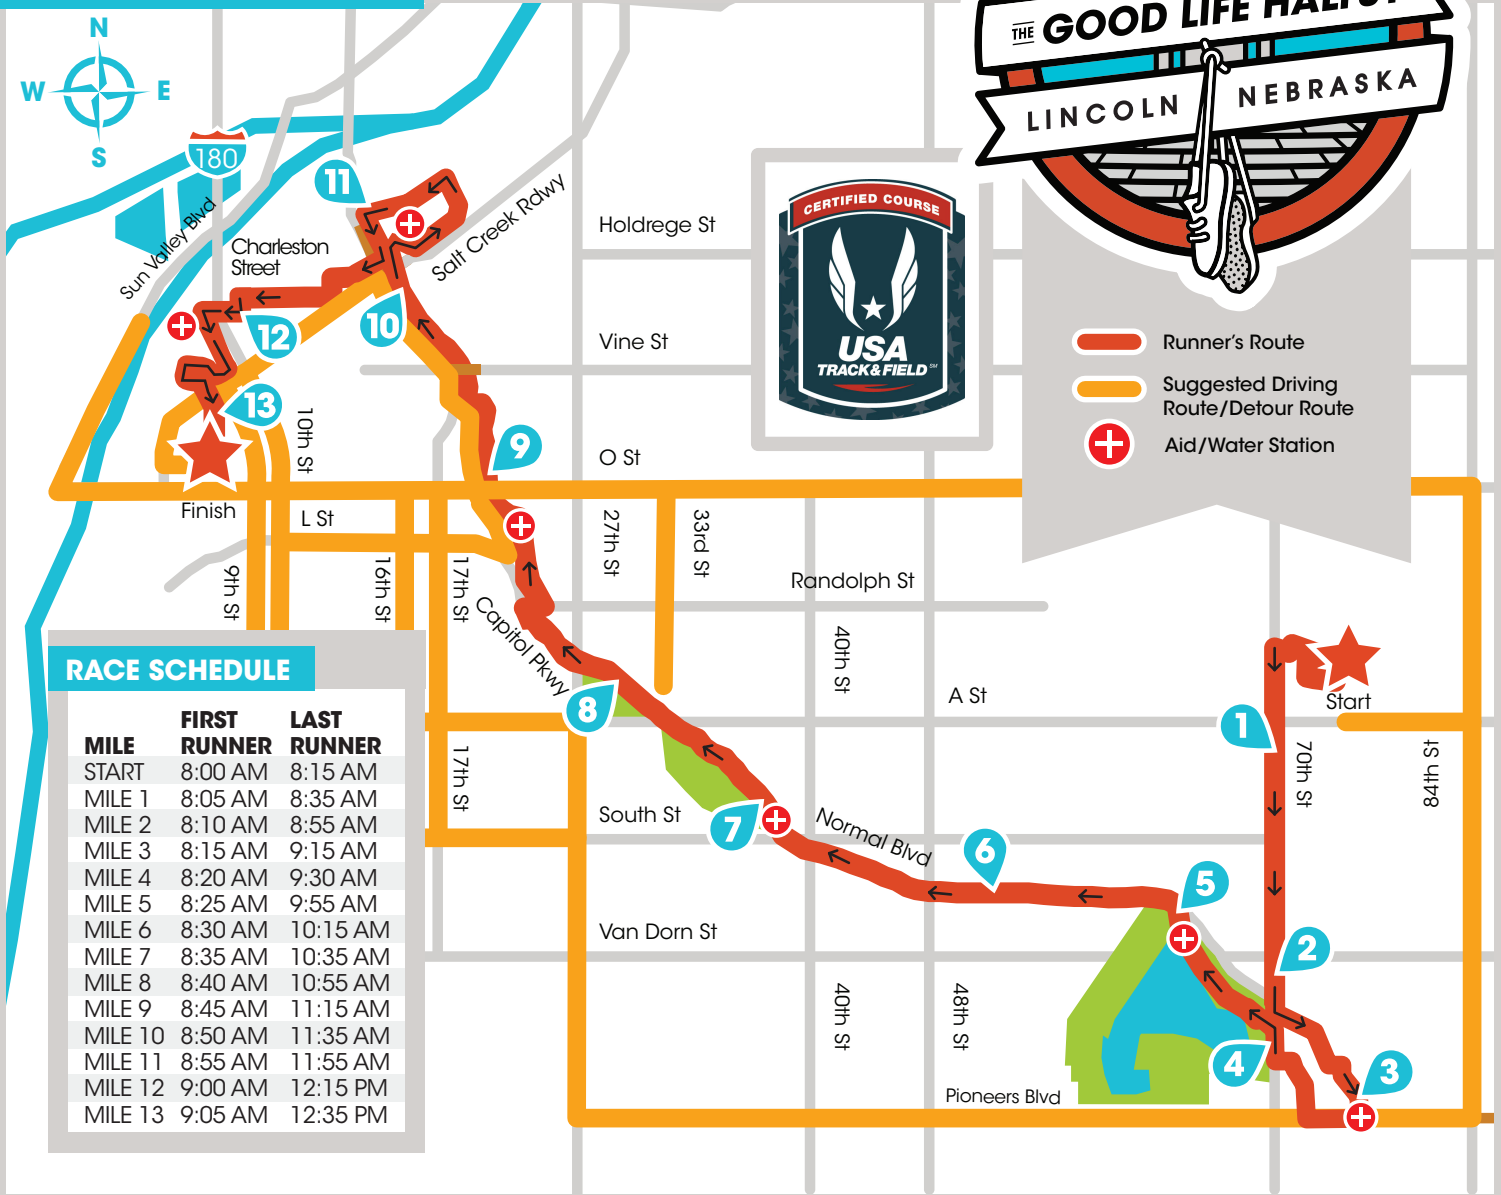

ROUTE MAP

LINCOLN, NEBRASKA

RACE SCHEDULE

MILE	FIRST RUNNER	LAST RUNNER
START	8:00 AM	8:15 AM
MILE 1	8:05 AM	8:35 AM
MILE 2	8:10 AM	8:55 AM
MILE 3	8:15 AM	9:15 AM
MILE 4	8:20 AM	9:30 AM
MILE 5	8:25 AM	9:55 AM
MILE 6	8:30 AM	10:15 AM
MILE 7	8:35 AM	10:35 AM
MILE 8	8:40 AM	10:55 AM
MILE 9	8:45 AM	11:15 AM
MILE 10	8:50 AM	11:35 AM
MILE 11	8:55 AM	11:55 AM
MILE 12	9:00 AM	12:15 PM
MILE 13	9:05 AM	12:35 PM

ELEVATION

UPDATED 03/05/2021