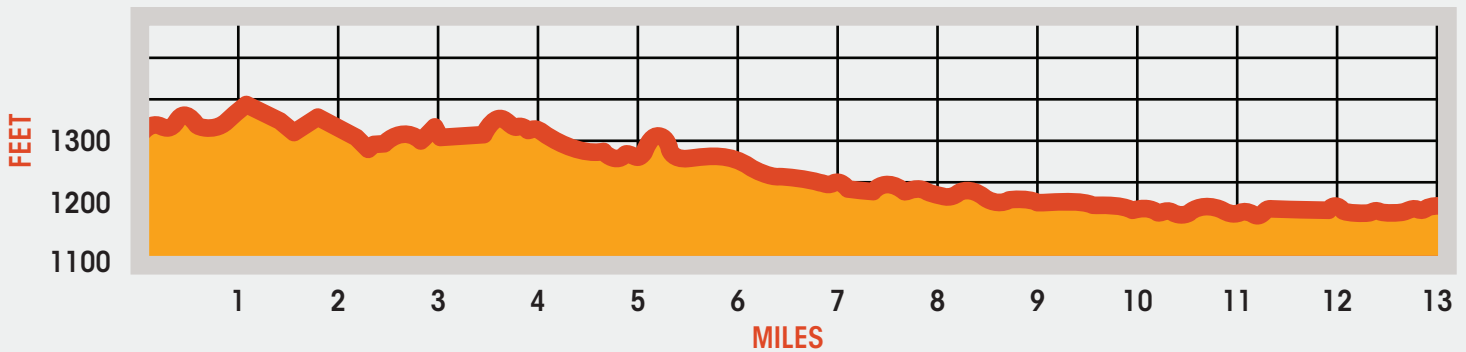

ROUTE MAP

LINCOLN, NEBRASKA

RACE SCHEDULE

MILE	FIRST RUNNER	LAST RUNNER
START	8:00 AM	8:15 AM
MILE 1	8:05 AM	8:35 AM
MILE 2	8:10 AM	8:55 AM
MILE 3	8:15 AM	9:15 AM
MILE 4	8:20 AM	9:30 AM
MILE 5	8:25 AM	9:55 AM
MILE 6	8:30 AM	10:15 AM
MILE 7	8:35 AM	10:35 AM
MILE 8	8:40 AM	10:55 AM
MILE 9	8:45 AM	11:15 AM
MILE 10	8:50 AM	11:35 AM
MILE 11	8:55 AM	11:55 AM
MILE 12	9:00 AM	12:15 PM
MILE 13	9:05 AM	12:35 PM

ELEVATION

UPDATED 03/05/2021